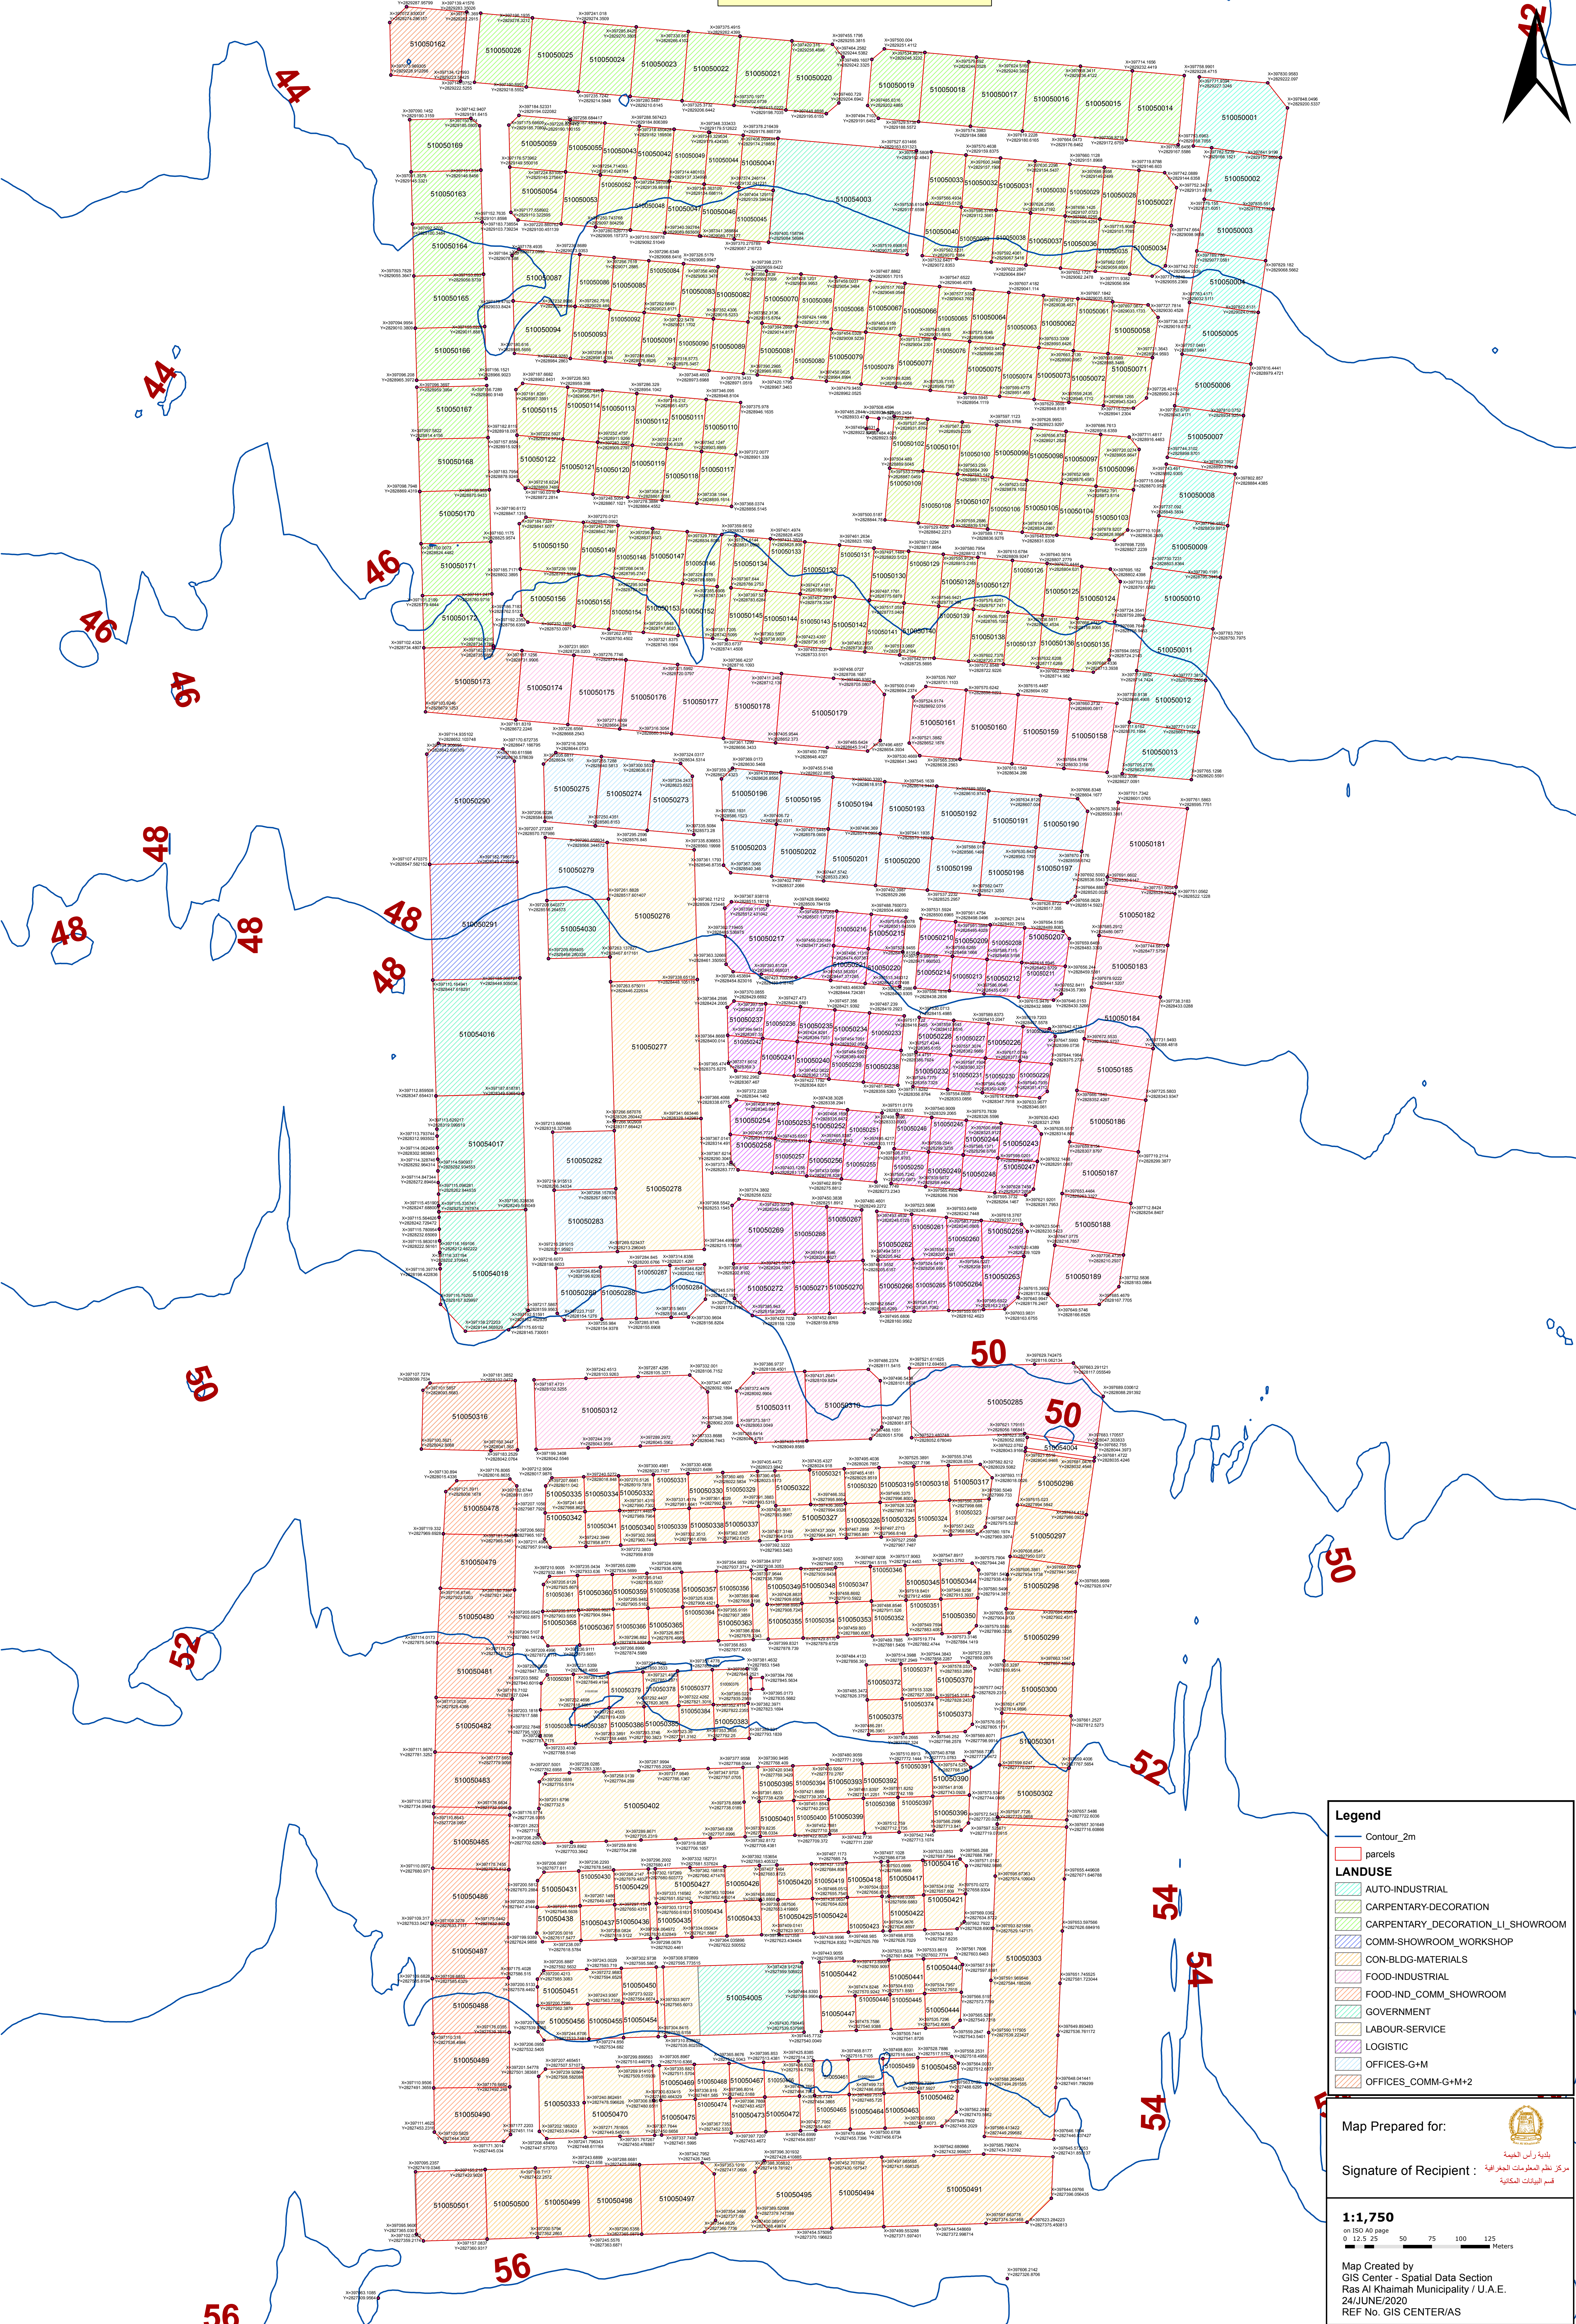

SEIH AL BANAH

Legend

- Contour_2m
- parcels
- LANDUSE**
- AUTO-INDUSTRIAL
- CARPENTRY-DECORATION
- CARPENTRY_DECORATION_LL_SHOWROOM
- COMM-SHOWROOM_WORKSHOP
- COMM-BLDG-MATERIALS
- FOOD-INDUSTRIAL
- FOOD-IND_COMM_SHOWROOM
- GOVERNMENT
- LABOUR-SERVICE
- LOGISTIC
- OFFICES-G+M
- OFFICES_COMM-G+M+2

Map Prepared for:

Signature of Recipient: 

1:1,750

0 12.5 25 50 75 100 125 Meters

Map Created by
GIS Center - Spatial Data Section
Ras Al Khaimah Municipality / U.A.E.
24/JUNE/2020
REF NO. GIS CENTER/IAS