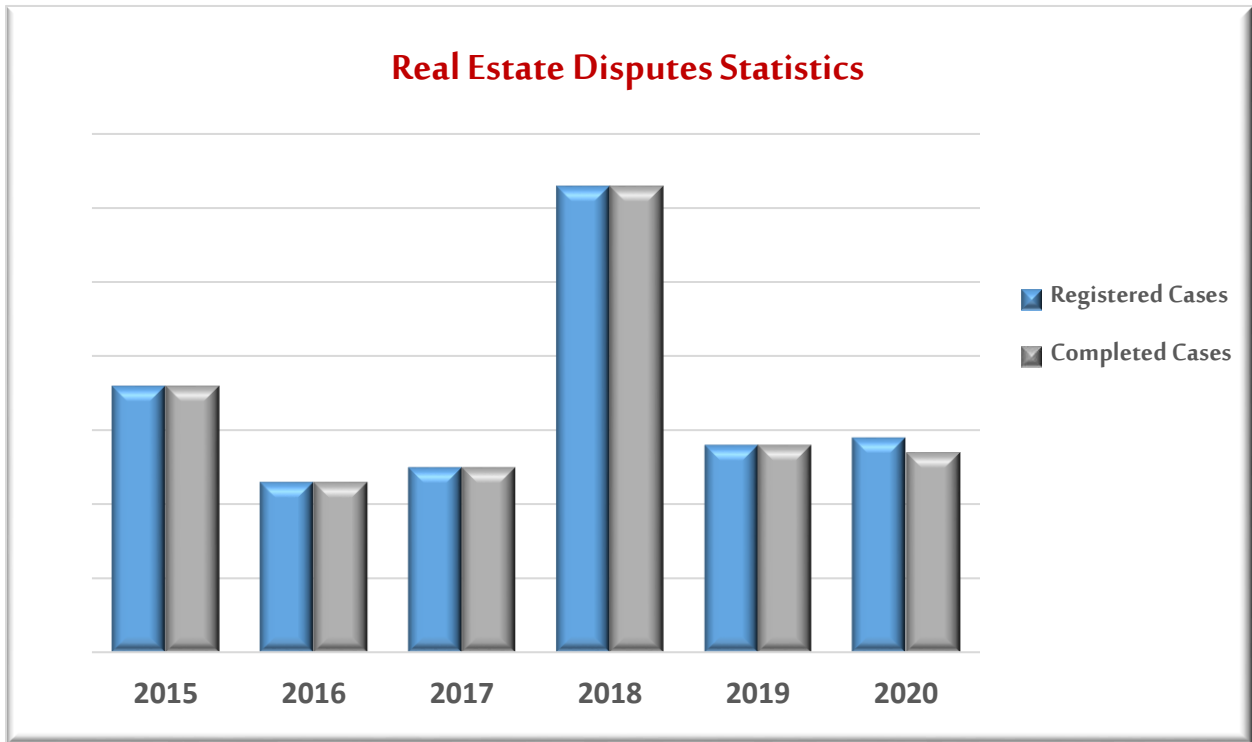

بلدية رأس الخيمة
Ras Al-Khaimah Municipality

Real Estate Disputes Statistics

2020

Closing Cases %	Completed Cases	Registered Cases	Year
100%	36	36	2015
100%	23	23	2016
100%	25	25	2017
100%	63	63	2018
100%	28	28	2019
93%	27	29	2020